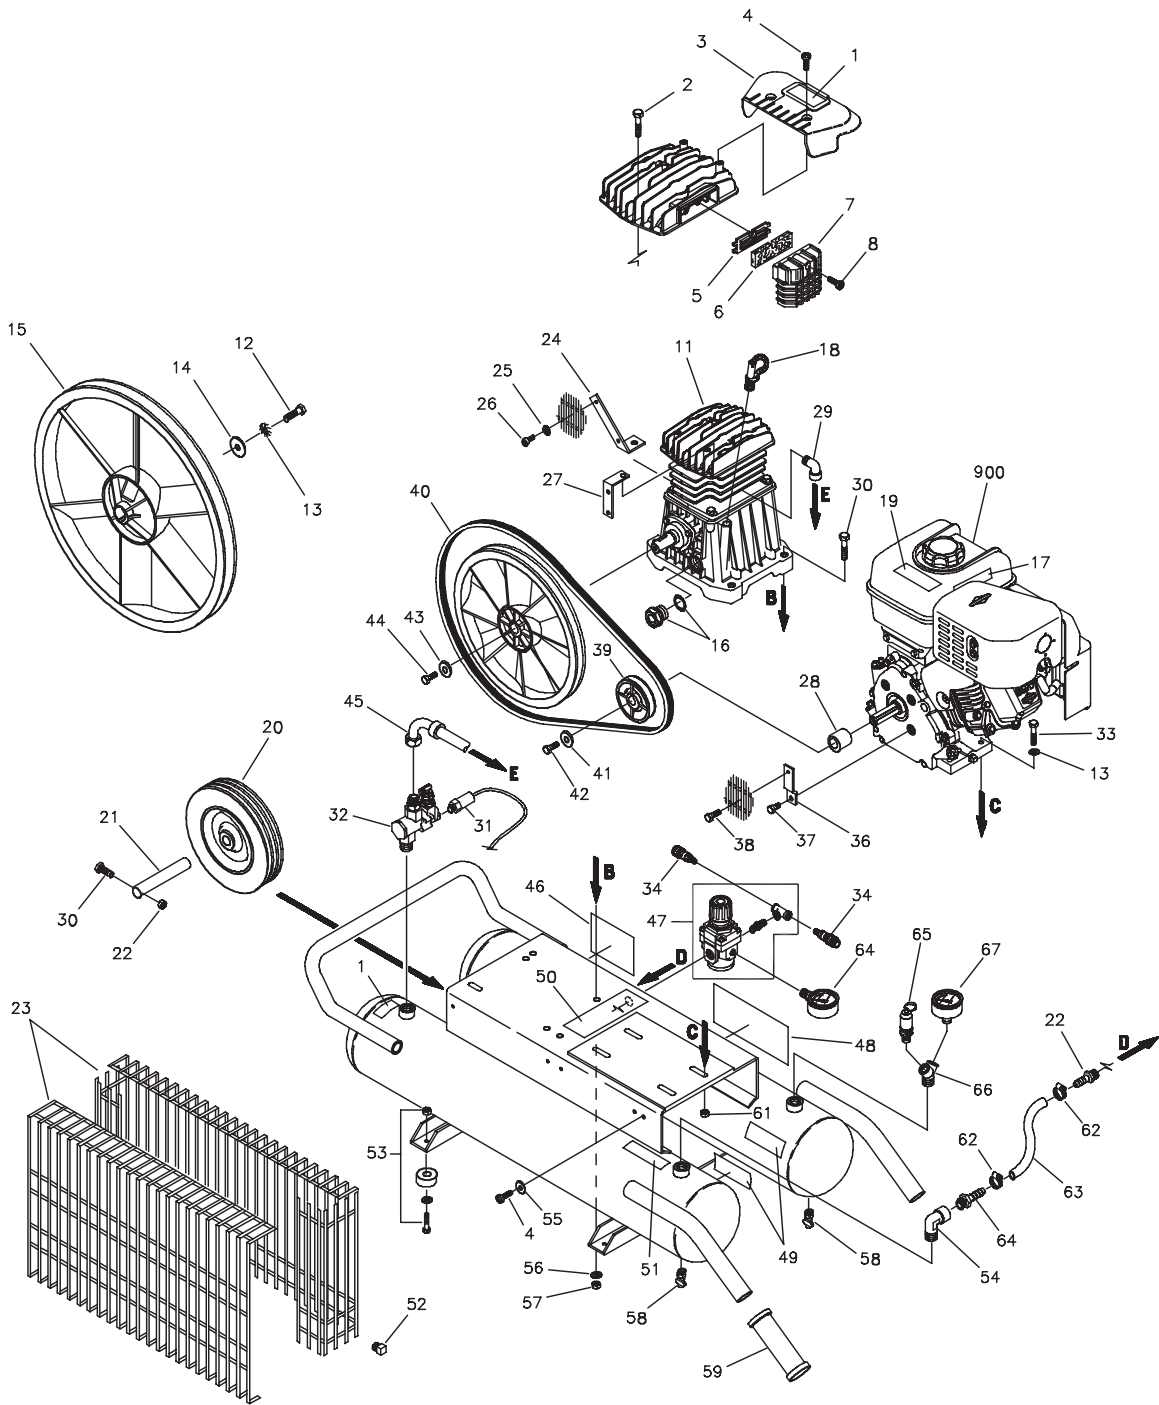

EXPLODED VIEW

Copyright © 2008 Briggs & Stratton Power Products Group, LLC. All rights reserved. No part of this material may be reproduced or transmitted in any form by any means without the express written permission of Briggs & Stratton Power Products Group, LLC.

PARTS LIST

Item	Part #	Description	Item	Part #	Description
1	199175GS	DECAL, Hot Surface	41	*	WASHER
2	*	SCREW, M8 x 45	42	*	HHCS, 5/16 x 25
3	200699GS	CONVEYOR, Air	43	*	WASHER
4	*	PPHMS, 5 x 12	44	*	SCREW
5	201389GS	PLATE, Filter	45	201063GS	INFEED TUBE
6	200697GS	ELEMENT, Filtering	46	199173GS	DECAL, Warning
7	201390GS	FILTER, Intake	47	201413GS	ASSY, Pressure Reducer
8	*	PPHMS, 4 x 18	48	200535GS	DECAL, Warning
9	200698GS	GASKET	49	199739GS	DECAL, Tank Drain
10	201382GS	KIT, Valve Plate Set	50	200775GS	DECAL, Starting Instructions
11	201400GS	ASSY, Pump	51	200536GS	DECAL, Warning, Moving Parts
12	*	HHCS, M8 x 25	52	201409GS	CLAMP, Belt Guard
13	*	WASHER, M8, Shakeproof, Int	53	192310GS	KIT, Vibration Mount (Includes Qty of 2)
14	*	WASHER	54	201419GS	CONNECTOR, Elbow
15	200702GS	FLYWHEEL	55	*	WASHER, M6
16	200686GS	OIL LEVEL SIGHT GLASS	56	*	WASHER, M10
17	200538GS	DECAL, Warning, Hot Muffler	57	*	NUT, M10
18	201398GS	PLUG, Breather Pipe	58	200675GS	TAP, Discharge
19	200537GS	DECAL, Warning, Fuel Vapors	59	201411GS	HANDLE, Rubber
20	201061GS	WHEEL	60	201408GS	FITTING, Hose Tail
21	201062GS	PIN, Wheel	61	*	NUT, M8 with Washer
22	*	NUT Lock M6	62	*	CLAMP, Hose
23	200696GS	GUARD, Belt	63	201418GS	HOSE
24	201401GS	PLATE	64	201417GS	FITTING, Hose Tail
25	*	WASHER, M5	65	201414GS	VALVE, Safety
26	*	SCREW, Self Threading, M5 x 14	66	201416GS	ADAPTER
27	201402GS	SPACER	67	201415GS	GUAGE, Pressure
28	201405GS	SPACER	900	§	ENGINE
29	201404GS	CONNECTOR, Elbow			
30	*	HHCS, M10 x 45			
31	201060GS	ACCELERATOR, Pneumatic			
32	201064GS	VALVE, Auto Unloading			
33	*	HHCS, M8 x 45			
34	200677GS	COUPLER, Quick Connect			
35	201420GS	GUAGE, Pressure			
36	201403GS	PLATE			
37	*	HHCS, M8 x 16			
38	*	SHCS, M6 x 16			
39	200695GS	PULLEY			
40	200693GS	BELT			

Parts Not Illustrated	
203721GS	MANUAL, Operator's
200774GS	DECAL, Unloader Valve
201770GS	OIL, Compressor
203245GS	KIT, Decal, Srv
BB3061BGS	OIL BOTTLE, 18oz Engine

§ - Contact Engine Manufacturer
* - Items without part numbers are common fasteners and can be found at your local hardware store.